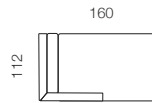

90CM ARMLESS CHAIR

80CM ARMLESS CHAIR

70CM ARMLESS CHAIR

112CM CHAIR 1 LEFT ARM

112CM CHAIR 1 RIGHT ARM

102CM CHAIR 1 LEFT ARM

102CM CHAIR 1 RIGHT ARM

92CM CHAIR 1 LEFT ARM

92CM CHAIR 1 RIGHT ARM

90CM SQUARE CORNER

112CM CHAISE 1 LEFT ARM

112CM CHAISE 1 RIGHT ARM

100CM X 90CM OTTOMAN

90CM X 90CM OTTOMAN

90CM X 70CM OTTOMAN

80CM X 80CM OTTOMAN

70CM X 70CM OTTOMAN

## Box Bench Modular

Tailor a seating arrangement to your space using modules in three seat widths – 90cm, 80cm, and 70cm.

Pieces are anchored together with concealed steel hardware – and are easily de-linked when it's time to re-arrange.