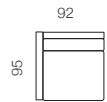

90CM ARMLESS CHAIR

80CM ARMLESS CHAIR

70CM ARMLESS CHAIR

112CM CHAIR 1 LEFT ARM

112CM CHAIR 1 RIGHT ARM

102CM CHAIR 1 LEFT ARM

102CM CHAIR 1 RIGHT ARM

92CM CHAIR 1 LEFT ARM

92CM CHAIR 1 RIGHT ARM

90CM SQUARE CORNER

112CM CHAISE 1 LEFT ARM

112CM CHAISE 1 RIGHT ARM

100CM X 90CM OTTOMAN

90CM X 90CM OTTOMAN

90CM X 70CM OTTOMAN

80CM X 80CM OTTOMAN

## Sectional Configurations

**CONFIGURATION A**  
 102CM CHAIR 1 LEFT ARM +  
 80CM ARMLESS CHAIR + 90CM  
 SQUARE CORNER + 70CM  
 ARMLESS CHAIR + 112CM  
 CHAIR 1 RIGHT ARM

**CONFIGURATION B**  
 112CM CHAIR 1 LEFT ARM 90CM  
 ARMLESS CHAIR + 90CM ARMLESS  
 CHAIR + 90CM SQUARE CORNER + 90CM  
 ARMLESS CHAIR + 90CM ARMLESS  
 CHAIR + 112CM CHAISE 1 RIGHT AM

**CONFIGURATION C** 112CM  
 CHAIR 1 LEFT ARM + 90CM  
 ARMLESS CHAIR + 112CM  
 CHAISE

Modular and sectional versions are available to custom order - please enquire with the store. Please allow for a +/- 1 to 2cm tolerance in key dimensions, to account for variations in padding and upholstery, and the hand-made nature of our sofas.