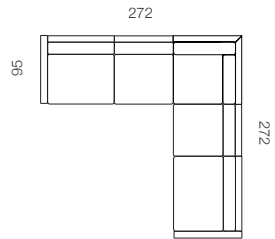

Sectional Configurations

CONFIGURATION A
102CM CHAIR 1 LEFT ARM +
80CM ARMLESS CHAIR + 90CM
SQUARE CORNER + 70CM
ARMLESS CHAIR + 112CM
CHAIR 1 RIGHT ARM