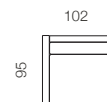

90CM ARMLESS CHAIR

80CM ARMLESS CHAIR

70CM ARMLESS CHAIR

112CM CHAIR 1 LEFT ARM

112CM CHAIR 1 RIGHT ARM

102CM CHAIR 1 LEFT ARM

102CM CHAIR 1 RIGHT ARM

92CM CHAIR 1 LEFT ARM

92CM CHAIR 1 RIGHT ARM

90CM SQUARE CORNER

112CM CHAISE 1 LEFT ARM

112CM CHAISE 1 RIGHT ARM

100CM X 90CM OTTOMAN

90CM X 90CM OTTOMAN

90CM X 70CM OTTOMAN

80CM X 80CM OTTOMAN

## Sectional Configurations

**CONFIGURATION A**  
 102CM CHAIR 1 LEFT ARM +  
 80CM ARMLESS CHAIR + 90CM  
 SQUARE CORNER + 70CM  
 ARMLESS CHAIR + 112CM  
 CHAIR 1 RIGHT ARM

**CONFIGURATION B**  
 112CM CHAIR 1 LEFT ARM 90CM  
 ARMLESS CHAIR + 90CM ARMLESS  
 CHAIR + 90CM SQUARE CORNER + 90CM  
 ARMLESS CHAIR + 90CM ARMLESS  
 CHAIR + 112CM CHAISE 1 RIGHT AM

**CONFIGURATION C** 112CM  
 CHAIR 1 LEFT ARM + 90CM  
 ARMLESS CHAIR + 112CM  
 CHAISE

Modular and sectional versions are available to custom order - please enquire with the store. Please allow for a +/- 1 to 2cm tolerance in key dimensions, to account for variations in padding and upholstery, and the hand-made nature of our sofas.