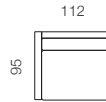

90CM ARMLESS CHAIR

80CM ARMLESS CHAIR

70CM ARMLESS CHAIR

112CM CHAIR 1 LEFT ARM

112CM CHAIR 1 RIGHT ARM

102CM CHAIR 1 LEFT ARM

102CM CHAIR 1 RIGHT ARM

92CM CHAIR 1 LEFT ARM

92CM CHAIR 1 RIGHT ARM

90CM SQUARE CORNER

112CM CHAISE 1 LEFT ARM

112CM CHAISE 1 RIGHT ARM

100CM X 90CM OTTOMAN

90CM X 90CM OTTOMAN

90CM X 70CM OTTOMAN

80CM X 80CM OTTOMAN

## Sectional Configurations

**CONFIGURATION A**  
 102CM CHAIR 1 LEFT ARM +  
 80CM ARMLESS CHAIR + 90CM  
 SQUARE CORNER + 70CM  
 ARMLESS CHAIR + 112CM  
 CHAIR 1 RIGHT ARM

**CONFIGURATION B**  
 112CM CHAIR 1 LEFT ARM 90CM  
 ARMLESS CHAIR + 90CM ARMLESS  
 CHAIR + 90CM SQUARE CORNER + 90CM  
 ARMLESS CHAIR + 90CM ARMLESS  
 CHAIR + 112CM CHAISE 1 RIGHT AM

**CONFIGURATION C** 112CM  
 CHAIR 1 LEFT ARM + 90CM  
 ARMLESS CHAIR + 112CM  
 CHAISE

Modular and sectional versions are available to custom order - please enquire with the store. Please allow for a +/- 1 to 2cm tolerance in key dimensions, to account for variations in padding and upholstery, and the hand-made nature of our sofas.