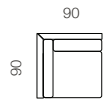

90CM ARMLESS CHAIR

80CM ARMLESS CHAIR

70CM ARMLESS CHAIR

112CM CHAIR 1 LEFT ARM

112CM CHAIR 1 RIGHT ARM

102CM CHAIR 1 LEFT ARM

102CM CHAIR 1 RIGHT ARM

92CM CHAIR 1 LEFT ARM

92CM CHAIR 1 RIGHT ARM

90CM SQUARE CORNER

112CM CHAISE 1 LEFT ARM

112CM CHAISE 1 RIGHT ARM

100CM X 90CM OTTOMAN

90CM X 90CM OTTOMAN

90CM X 70CM OTTOMAN

80CM X 80CM OTTOMAN

## Sectional Configurations

**CONFIGURATION A**  
 102CM CHAIR 1 LEFT ARM +  
 80CM ARMLESS CHAIR + 90CM  
 SQUARE CORNER + 70CM  
 ARMLESS CHAIR + 112CM  
 CHAIR 1 RIGHT ARM

**CONFIGURATION B**  
 112CM CHAIR 1 LEFT ARM 90CM  
 ARMLESS CHAIR + 90CM ARMLESS  
 CHAIR + 90CM SQUARE CORNER + 90CM  
 ARMLESS CHAIR + 90CM ARMLESS  
 CHAIR + 112CM CHAISE 1 RIGHT AM

**CONFIGURATION C** 112CM  
 CHAIR 1 LEFT ARM + 90CM  
 ARMLESS CHAIR + 112CM  
 CHAISE

Modular and sectional versions are available to custom order - please enquire with the store. Please allow for a +/- 1 to 2cm tolerance in key dimensions, to account for variations in padding and upholstery, and the hand-made nature of our sofas.