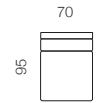

90CM ARMLESS CHAIR

80CM ARMLESS CHAIR

70CM ARMLESS CHAIR

112CM CHAIR 1 LEFT ARM

112CM CHAIR 1 RIGHT ARM

102CM CHAIR 1 LEFT ARM

102CM CHAIR 1 RIGHT ARM

92CM CHAIR 1 LEFT ARM

92CM CHAIR 1 RIGHT ARM

90CM SQUARE CORNER

112CM CHAISE 1 LEFT ARM

112CM CHAISE 1 RIGHT ARM

100CM X 90CM OTTOMAN

90CM X 90CM OTTOMAN

90CM X 70CM OTTOMAN

80CM X 80CM OTTOMAN

## Sectional Configurations

**CONFIGURATION A**  
 102CM CHAIR 1 LEFT ARM +  
 80CM ARMLESS CHAIR + 90CM  
 SQUARE CORNER + 70CM  
 ARMLESS CHAIR + 112CM  
 CHAIR 1 RIGHT ARM

**CONFIGURATION B**  
 112CM CHAIR 1 LEFT ARM 90CM  
 ARMLESS CHAIR + 90CM ARMLESS  
 CHAIR + 90CM SQUARE CORNER + 90CM  
 ARMLESS CHAIR + 90CM ARMLESS  
 CHAIR + 112CM CHAISE 1 RIGHT AM

**CONFIGURATION C** 112CM  
 CHAIR 1 LEFT ARM + 90CM  
 ARMLESS CHAIR + 112CM  
 CHAISE

Modular and sectional versions are available to custom order - please enquire with the store. Please allow for a +/- 1 to 2cm tolerance in key dimensions, to account for variations in padding and upholstery, and the hand-made nature of our sofas.