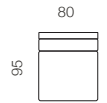

90CM ARMLESS CHAIR

80CM ARMLESS CHAIR

70CM ARMLESS CHAIR

112CM CHAIR 1 LEFT ARM

112CM CHAIR 1 RIGHT ARM

102CM CHAIR 1 LEFT ARM

102CM CHAIR 1 RIGHT ARM

92CM CHAIR 1 LEFT ARM

92CM CHAIR 1 RIGHT ARM

90CM SQUARE CORNER

112CM CHAISE 1 LEFT ARM

112CM CHAISE 1 RIGHT ARM

100CM X 90CM OTTOMAN

90CM X 90CM OTTOMAN

90CM X 70CM OTTOMAN

80CM X 80CM OTTOMAN

## Sectional Configurations

**CONFIGURATION A**  
 102CM CHAIR 1 LEFT ARM +  
 80CM ARMLESS CHAIR + 90CM  
 SQUARE CORNER + 70CM  
 ARMLESS CHAIR + 112CM  
 CHAIR 1 RIGHT ARM

**CONFIGURATION B**  
 112CM CHAIR 1 LEFT ARM 90CM  
 ARMLESS CHAIR + 90CM ARMLESS  
 CHAIR + 90CM SQUARE CORNER + 90CM  
 ARMLESS CHAIR + 90CM ARMLESS  
 CHAIR + 112CM CHAISE 1 RIGHT AM

**CONFIGURATION C** 112CM  
 CHAIR 1 LEFT ARM + 90CM  
 ARMLESS CHAIR + 112CM  
 CHAISE

Modular and sectional versions are available to custom order - please enquire with the store. Please allow for a +/- 1 to 2cm tolerance in key dimensions, to account for variations in padding and upholstery, and the hand-made nature of our sofas.