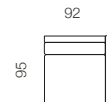

90CM ARMLESS CHAIR

80CM ARMLESS CHAIR

70CM ARMLESS CHAIR

112CM CHAIR 1 LEFT ARM

112CM CHAIR 1 RIGHT ARM

102CM CHAIR 1 LEFT ARM

102CM CHAIR 1 RIGHT ARM

92CM CHAIR 1 LEFT ARM

92CM CHAIR 1 RIGHT ARM

90CM SQUARE CORNER

112CM CHAISE 1 LEFT ARM

112CM CHAISE 1 RIGHT ARM

100CM X 90CM OTTOMAN

90CM X 90CM OTTOMAN

90CM X 70CM OTTOMAN

80CM X 80CM OTTOMAN

## Sectional Configurations

**CONFIGURATION A**  
 102CM CHAIR 1 LEFT ARM +  
 80CM ARMLESS CHAIR + 90CM  
 SQUARE CORNER + 70CM  
 ARMLESS CHAIR + 112CM  
 CHAIR 1 RIGHT ARM

**CONFIGURATION B**  
 112CM CHAIR 1 LEFT ARM 90CM  
 ARMLESS CHAIR + 90CM ARMLESS  
 CHAIR + 90CM SQUARE CORNER + 90CM  
 ARMLESS CHAIR + 90CM ARMLESS  
 CHAIR + 112CM CHAISE 1 RIGHT AM

**CONFIGURATION C** 112CM  
 CHAIR 1 LEFT ARM + 90CM  
 ARMLESS CHAIR + 112CM  
 CHAISE

Modular and sectional versions are available to custom order - please enquire with the store. Please allow for a +/- 1 to 2cm tolerance in key dimensions, to account for variations in padding and upholstery, and the hand-made nature of our sofas.