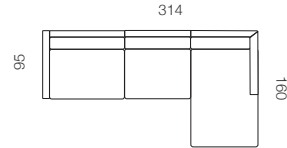

## Box Bench Modular

Tailor a seating arrangement to your space using modules in three seat widths – 90cm, 80cm, and 70cm.

Pieces are anchored together with concealed steel hardware – and are easily de-linked when it's time to re-arrange.

## Sectional Configurations

**CONFIGURATION A**  
 102CM CHAIR 1 LEFT ARM +  
 80CM ARMLESS CHAIR + 90CM  
 SQUARE CORNER + 70CM  
 ARMLESS CHAIR + 112CM  
 CHAIR 1 RIGHT ARM

**CONFIGURATION B**  
 112CM CHAIR 1 LEFT ARM 90CM  
 ARMLESS CHAIR + 90CM ARMLESS  
 CHAIR + 90CM SQUARE CORNER + 90CM  
 ARMLESS CHAIR + 90CM ARMLESS  
 CHAIR + 112CM CHAISE 1 RIGHT AM