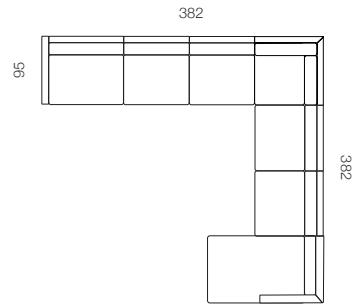

CONFIGURATION B
112CM CHAIR 1 LEFT ARM 90CM
ARMLESS CHAIR + 90CM ARMLESS
CHAIR + 90CM SQUARE CORNER + 90CM
ARMLESS CHAIR + 90CM ARMLESS
CHAIR + 112CM CHAISE 1 RIGHT AM

Modular and sectional versions are available to custom order - please enquire with the store. Please allow for a +/- 1 to 2cm tolerance in key dimensions, to account for variations in padding and upholstery, and the hand-made nature of our sofas.