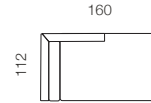

90CM ARMLESS CHAIR

80CM ARMLESS CHAIR

70CM ARMLESS CHAIR

112CM CHAIR 1 LEFT ARM

112CM CHAIR 1 RIGHT ARM

102CM CHAIR 1 LEFT ARM

102CM CHAIR 1 RIGHT ARM

92CM CHAIR 1 LEFT ARM

92CM CHAIR 1 RIGHT ARM

90CM SQUARE CORNER

112CM CHAISE 1 LEFT ARM

112CM CHAISE 1 RIGHT ARM

100CM X 90CM OTTOMAN

90CM X 90CM OTTOMAN

90CM X 70CM OTTOMAN

80CM X 80CM OTTOMAN

70CM X 70CM OTTOMAN

## Box Bench Modular

Tailor a seating arrangement to your space using modules in three seat widths – 90cm, 80cm, and 70cm.

Pieces are anchored together with concealed steel hardware – and are easily de-linked when it's time to re-arrange.