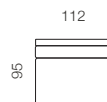

90CM ARMLESS CHAIR

80CM ARMLESS CHAIR

70CM ARMLESS CHAIR

112CM CHAIR 1 LEFT ARM

112CM CHAIR 1 RIGHT ARM

102CM CHAIR 1 LEFT ARM

102CM CHAIR 1 RIGHT ARM

92CM CHAIR 1 LEFT ARM

92CM CHAIR 1 RIGHT ARM

90CM SQUARE CORNER

112CM CHAISE 1 LEFT ARM

112CM CHAISE 1 RIGHT ARM

100CM X 90CM OTTOMAN

90CM X 90CM OTTOMAN

90CM X 70CM OTTOMAN

80CM X 80CM OTTOMAN

## Sectional Configurations

**CONFIGURATION A**  
 102CM CHAIR 1 LEFT ARM +  
 80CM ARMLESS CHAIR + 90CM  
 SQUARE CORNER + 70CM  
 ARMLESS CHAIR + 112CM  
 CHAIR 1 RIGHT ARM

**CONFIGURATION B**  
 112CM CHAIR 1 LEFT ARM 90CM  
 ARMLESS CHAIR + 90CM ARMLESS  
 CHAIR + 90CM SQUARE CORNER + 90CM  
 ARMLESS CHAIR + 90CM ARMLESS  
 CHAIR + 112CM CHAISE 1 RIGHT AM

**CONFIGURATION C** 112CM  
 CHAIR 1 LEFT ARM + 90CM  
 ARMLESS CHAIR + 112CM  
 CHAISE

Modular and sectional versions are available to custom order - please enquire with the store. Please allow for a +/- 1 to 2cm tolerance in key dimensions, to account for variations in padding and upholstery, and the hand-made nature of our sofas.