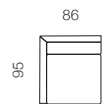

90CM ARMLESS CHAIR

80CM ARMLESS CHAIR

70CM ARMLESS CHAIR

96CM CHAIR 1 LEFT ARM

96CM CHAIR 1 RIGHT ARM

86CM CHAIR 1 LEFT ARM

86CM CHAIR 1 RIGHT ARM

76CM CHAIR 1 LEFT ARM

76CM CHAIR 1 RIGHT ARM

182CM SOFA NO ARMS, 2 BACKS / 2 SEATS

162CM SOFA NO ARMS, 2 BACKS / 2 SEATS

142CM SOFA NO ARMS, 2 BACKS / 2 SEATS

186CM SOFA 1 LEFT ARM, 2 BACKS / 2 SEATS

186CM SOFA 1 RIGHT ARM, 2 BACKS / 2 SEATS

SOFACRAFT[®]
by Berkowitz

Sectional Configurations

CONFIGURATION A

96CM CHAIR 1 LEFT ARM + 80CM
ARMLESS
CHAIR + 92CM SQUARE CORNER +
182CM
SOFA NO ARMS, 2 BACKS / 2 SEATS +
92CM SQUARE CORNER + 1182CM SOFA
NO
ARMS, 2 BACKS / 2 SEATS

CONFIGURATION B

96CM CHAISE 1 LEFT ARM +
182CM SOFA NO ARMS, 2 BACKS /
2 SEATS + 96CM CHAISE 1 RIGHT
ARM

CONFIGURATION C

96CM CHAIR 1 LEFT ARM +
182CM SOFA NO ARMS, 2
BACKS /
2 SEATS + 92CM SQUARE
CORNER + 90CM ARMLESS
CHAIR
+ 90CM ARMLESS CHAIR +
96CM CHAIR 1 RIGHT ARM