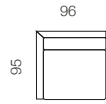

90CM ARMLESS CHAIR

80CM ARMLESS CHAIR

70CM ARMLESS CHAIR

96CM CHAIR 1 LEFT ARM

96CM CHAIR 1 RIGHT ARM

86CM CHAIR 1 LEFT ARM

86CM CHAIR 1 RIGHT ARM

76CM CHAIR 1 LEFT ARM

76CM CHAIR 1 RIGHT ARM

182CM SOFA NO ARMS, 2 BACKS / 2 SEATS

162CM SOFA NO ARMS, 2 BACKS / 2 SEATS

142CM SOFA NO ARMS, 2 BACKS / 2 SEATS

186CM SOFA 1 LEFT ARM, 2 BACKS / 2 SEATS

186CM SOFA 1 RIGHT ARM, 2 BACKS / 2 SEATS

SOFACRAFT[®]
by Berkowitz

Sectional Configurations

CONFIGURATION A

96CM CHAIR 1 LEFT ARM + 80CM
ARMLESS
CHAIR + 92CM SQUARE CORNER +
182CM
SOFA NO ARMS, 2 BACKS / 2 SEATS +
92CM SQUARE CORNER + 1182CM SOFA
NO
ARMS, 2 BACKS / 2 SEATS

CONFIGURATION B

96CM CHAISE 1 LEFT ARM +
182CM SOFA NO ARMS, 2 BACKS /
2 SEATS + 96CM CHAISE 1 RIGHT
ARM

CONFIGURATION C

96CM CHAIR 1 LEFT ARM +
182CM SOFA NO ARMS, 2
BACKS /
2 SEATS + 92CM SQUARE
CORNER + 90CM ARMLESS
CHAIR
+ 90CM ARMLESS CHAIR +
96CM CHAIR 1 RIGHT ARM