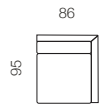

90CM ARMLESS CHAIR

80CM ARMLESS CHAIR

70CM ARMLESS CHAIR

96CM CHAIR 1 LEFT ARM

96CM CHAIR 1 RIGHT ARM

86CM CHAIR 1 LEFT ARM

86CM CHAIR 1 RIGHT ARM

76CM CHAIR 1 LEFT ARM

76CM CHAIR 1 RIGHT ARM

182CM SOFA NO ARMS, 2 BACKS / 2 SEATS

162CM SOFA NO ARMS, 2 BACKS / 2 SEATS

142CM SOFA NO ARMS, 2 BACKS / 2 SEATS

186CM SOFA 1 LEFT ARM, 2 BACKS / 2 SEATS

186CM SOFA 1 RIGHT ARM, 2 BACKS / 2 SEATS

SOFACRAFT[®]
by Berkowitz

Sectional Configurations

CONFIGURATION A

96CM CHAIR 1 LEFT ARM + 80CM
ARMLESS
CHAIR + 92CM SQUARE CORNER +
182CM
SOFA NO ARMS, 2 BACKS / 2 SEATS +
92CM SQUARE CORNER + 1182CM SOFA
NO
ARMS, 2 BACKS / 2 SEATS

CONFIGURATION B

96CM CHAISE 1 LEFT ARM +
182CM SOFA NO ARMS, 2 BACKS /
2 SEATS + 96CM CHAISE 1 RIGHT
ARM

CONFIGURATION C

96CM CHAIR 1 LEFT ARM +
182CM SOFA NO ARMS, 2
BACKS /
2 SEATS + 92CM SQUARE
CORNER + 90CM ARMLESS
CHAIR
+ 90CM ARMLESS CHAIR +
96CM CHAIR 1 RIGHT ARM