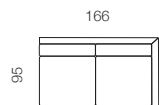

90CM ARMLESS CHAIR

80CM ARMLESS CHAIR

70CM ARMLESS CHAIR

96CM CHAIR 1 LEFT ARM

96CM CHAIR 1 RIGHT ARM

86CM CHAIR 1 LEFT ARM

86CM CHAIR 1 RIGHT ARM

76CM CHAIR 1 LEFT ARM

76CM CHAIR 1 RIGHT ARM

182CM SOFA NO ARMS, 2 BACKS / 2 SEATS

162CM SOFA NO ARMS, 2 BACKS / 2 SEATS

142CM SOFA NO ARMS, 2 BACKS / 2 SEATS

186CM SOFA 1 LEFT ARM, 2 BACKS / 2 SEATS

186CM SOFA 1 RIGHT ARM, 2 BACKS / 2 SEATS

166CM SOFA 1 LEFT ARM, 2 BACKS / 2 SEATS

166CM SOFA 1 RIGHT ARM, 2 BACKS / 2 SEATS

146CM SOFA 1 LEFT ARM, 2 BACKS / 2 SEATS

146CM SOFA 1 RIGHT ARM, 2 BACKS / 2 SEATS

Play Pen Modular

A sofa created in true modular format - allowing you to tailor its elements to meet your spatial needs.