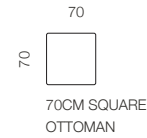

Sectional Configurations

CONFIGURATION A

96CM CHAIR 1 LEFT ARM + 80CM
ARMLESS
CHAIR + 92CM SQUARE CORNER +
182CM
SOFA NO ARMS, 2 BACKS / 2 SEATS +
92CM SQUARE CORNER + 1182CM SOFA
NO
ARMS, 2 BACKS / 2 SEATS

CONFIGURATION B

96CM CHAISE 1 LEFT ARM +
182CM SOFA NO ARMS, 2 BACKS /
2 SEATS + 96CM CHAISE 1 RIGHT
ARM

CONFIGURATION C

96CM CHAIR 1 LEFT ARM +
182CM SOFA NO ARMS, 2
BACKS /
2 SEATS + 92CM SQUARE
CORNER + 90CM ARMLESS
CHAIR
+ 90CM ARMLESS CHAIR +
96CM CHAIR 1 RIGHT ARM

Modular and sectional versions are available to custom order - please enquire with the store. Please allow for a +/- 1 to 2cm tolerance in key dimensions, to account for variations in padding and upholstery, and the hand-made nature of our sofas.