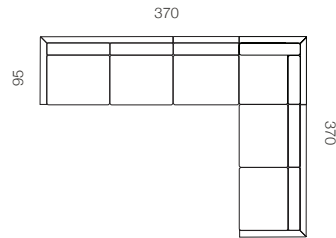

SOFACRAFT[®]
by Berkowitz

Sectional Configurations

CONFIGURATION A

96CM CHAIR 1 LEFT ARM + 80CM
ARMLESS
CHAIR + 92CM SQUARE CORNER +
182CM
SOFA NO ARMS, 2 BACKS / 2 SEATS +
92CM SQUARE CORNER + 1182CM SOFA
NO
ARMS, 2 BACKS / 2 SEATS

CONFIGURATION B

96CM CHAISE 1 LEFT ARM +
182CM SOFA NO ARMS, 2 BACKS /
2 SEATS + 96CM CHAISE 1 RIGHT
ARM

CONFIGURATION C

96CM CHAIR 1 LEFT ARM +
182CM SOFA NO ARMS, 2
BACKS /
2 SEATS + 92CM SQUARE
CORNER + 90CM ARMLESS
CHAIR
+ 90CM ARMLESS CHAIR +
96CM CHAIR 1 RIGHT ARM