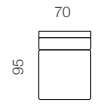

90CM ARMLESS CHAIR

80CM ARMLESS CHAIR

70CM ARMLESS CHAIR

96CM CHAIR 1 LEFT ARM

96CM CHAIR 1 RIGHT ARM

86CM CHAIR 1 LEFT ARM

86CM CHAIR 1 RIGHT ARM

76CM CHAIR 1 LEFT ARM

76CM CHAIR 1 RIGHT ARM

182CM SOFA NO ARMS, 2 BACKS / 2 SEATS

162CM SOFA NO ARMS, 2 BACKS / 2 SEATS

142CM SOFA NO ARMS, 2 BACKS / 2 SEATS

186CM SOFA 1 LEFT ARM, 2 BACKS / 2 SEATS

186CM SOFA 1 RIGHT ARM, 2 BACKS / 2 SEATS

SOFACRAFT[®]
by Berkowitz

Sectional Configurations

CONFIGURATION A

96CM CHAIR 1 LEFT ARM + 80CM
ARMLESS
CHAIR + 92CM SQUARE CORNER +
182CM
SOFA NO ARMS, 2 BACKS / 2 SEATS +
92CM SQUARE CORNER + 1182CM SOFA
NO
ARMS, 2 BACKS / 2 SEATS

CONFIGURATION B

96CM CHAISE 1 LEFT ARM +
182CM SOFA NO ARMS, 2 BACKS /
2 SEATS + 96CM CHAISE 1 RIGHT
ARM

CONFIGURATION C

96CM CHAIR 1 LEFT ARM +
182CM SOFA NO ARMS, 2
BACKS /
2 SEATS + 92CM SQUARE
CORNER + 90CM ARMLESS
CHAIR
+ 90CM ARMLESS CHAIR +
96CM CHAIR 1 RIGHT ARM