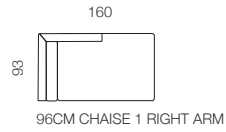

Sectional Configurations

CONFIGURATION A

96CM CHAIR 1 LEFT ARM + 80CM
ARMLESS
CHAIR + 92CM SQUARE CORNER +
182CM
SOFA NO ARMS, 2 BACKS / 2 SEATS +
92CM SQUARE CORNER + 1182CM SOFA
NO
ARMS, 2 BACKS / 2 SEATS

CONFIGURATION B

96CM CHAISE 1 LEFT ARM +
182CM SOFA NO ARMS, 2 BACKS /
2 SEATS + 96CM CHAISE 1 RIGHT
ARM

CONFIGURATION C

96CM CHAIR 1 LEFT ARM +
182CM SOFA NO ARMS, 2
BACKS /
2 SEATS + 92CM SQUARE
CORNER + 90CM ARMLESS
CHAIR
+ 90CM ARMLESS CHAIR +
96CM CHAIR 1 RIGHT ARM

Modular and sectional versions are available to custom order - please enquire with the store. Please allow for a +/- 1 to 2cm tolerance in key dimensions, to account for variations in padding and upholstery, and the hand-made nature of our sofas.