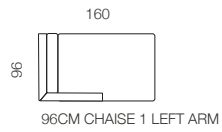

Sectional Configurations

CONFIGURATION A

96CM CHAIR 1 LEFT ARM + 80CM
ARMLESS
CHAIR + 92CM SQUARE CORNER +
182CM
SOFA NO ARMS, 2 BACKS / 2 SEATS +
92CM SQUARE CORNER + 1182CM SOFA
NO
ARMS, 2 BACKS / 2 SEATS

CONFIGURATION B

96CM CHAISE 1 LEFT ARM +
182CM SOFA NO ARMS, 2 BACKS /
2 SEATS + 96CM CHAISE 1 RIGHT
ARM

CONFIGURATION C

96CM CHAIR 1 LEFT ARM +
182CM SOFA NO ARMS, 2
BACKS /
2 SEATS + 92CM SQUARE
CORNER + 90CM ARMLESS
CHAIR
+ 90CM ARMLESS CHAIR +
96CM CHAIR 1 RIGHT ARM

Modular and sectional versions are available to custom order - please enquire with the store. Please allow for a +/- 1 to 2cm tolerance in key dimensions, to account for variations in padding and upholstery, and the hand-made nature of our sofas.