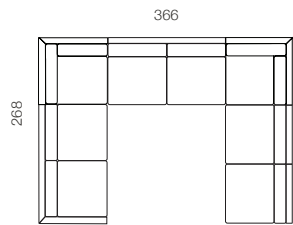

166CM SOFA 1 LEFT ARM, 2 BACKS / 2 SEATS

166CM SOFA 1 RIGHT ARM, 2 BACKS / 2 SEATS

146CM SOFA 1 LEFT ARM, 2 BACKS / 2 SEATS

146CM SOFA 1 RIGHT ARM, 2 BACKS / 2 SEATS

Play Pen Modular

A sofa created in true modular format - allowing you to tailor its elements to meet your spatial needs.

Available in three seat width increments: 90cm, 80cm, and 70cm.

Can be configured in a straight-line sofa of infinite length, or in numerous corner layouts

- Made for SOFACRAFT by a second-generation family-run manufacturer in Melbourne
- Frame built with solid wood rails that are kiln-dried and corner-blocked
- Seat deck fitted with Italian made webbing
- Reversible seat cushions have a core of high-resilient Australian made foam, and pocketed wrap of duck feather and fiber
- Reversible backs cushions are pocket-filled with duck feather and fiber
- Matching feather blend scatter included for each arm
- Modules are anchored together with concealed steel hardware - and are easily de-linked when it's time to re-arrange

SOFACRAFT[®]
by Berkowitz

Sectional Configurations

CONFIGURATION A

96CM CHAIR 1 LEFT ARM + 80CM
ARMLESS
CHAIR + 92CM SQUARE CORNER +
182CM
SOFA NO ARMS, 2 BACKS / 2 SEATS +
92CM SQUARE CORNER + 1182CM SOFA
NO
ARMS, 2 BACKS / 2 SEATS