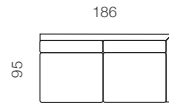

90CM ARMLESS CHAIR

80CM ARMLESS CHAIR

70CM ARMLESS CHAIR

96CM CHAIR 1 LEFT ARM

96CM CHAIR 1 RIGHT ARM

86CM CHAIR 1 LEFT ARM

86CM CHAIR 1 RIGHT ARM

76CM CHAIR 1 LEFT ARM

76CM CHAIR 1 RIGHT ARM

182CM SOFA NO ARMS, 2 BACKS / 2 SEATS

162CM SOFA NO ARMS, 2 BACKS / 2 SEATS

142CM SOFA NO ARMS, 2 BACKS / 2 SEATS

186CM SOFA 1 LEFT ARM, 2 BACKS / 2 SEATS

186CM SOFA 1 RIGHT ARM, 2 BACKS / 2 SEATS

166CM SOFA 1 LEFT ARM, 2 BACKS / 2 SEATS

166CM SOFA 1 RIGHT ARM, 2 BACKS / 2 SEATS

146CM SOFA 1 LEFT ARM, 2 BACKS / 2 SEATS

146CM SOFA 1 RIGHT ARM, 2 BACKS / 2 SEATS

Play Pen Modular

A sofa created in true modular format - allowing you to tailor its elements to meet your spatial needs.