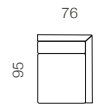

90CM ARMLESS CHAIR

80CM ARMLESS CHAIR

70CM ARMLESS CHAIR

96CM CHAIR 1 LEFT ARM

96CM CHAIR 1 RIGHT ARM

86CM CHAIR 1 LEFT ARM

86CM CHAIR 1 RIGHT ARM

76CM CHAIR 1 LEFT ARM

76CM CHAIR 1 RIGHT ARM

182CM SOFA NO ARMS, 2 BACKS / 2 SEATS

162CM SOFA NO ARMS, 2 BACKS / 2 SEATS

142CM SOFA NO ARMS, 2 BACKS / 2 SEATS

186CM SOFA 1 LEFT ARM, 2 BACKS / 2 SEATS

186CM SOFA 1 RIGHT ARM, 2 BACKS / 2 SEATS

SOFACRAFT[®]
by Berkowitz

Sectional Configurations

CONFIGURATION A

96CM CHAIR 1 LEFT ARM + 80CM
ARMLESS
CHAIR + 92CM SQUARE CORNER +
182CM
SOFA NO ARMS, 2 BACKS / 2 SEATS +
92CM SQUARE CORNER + 1182CM SOFA
NO
ARMS, 2 BACKS / 2 SEATS

CONFIGURATION B

96CM CHAISE 1 LEFT ARM +
182CM SOFA NO ARMS, 2 BACKS /
2 SEATS + 96CM CHAISE 1 RIGHT
ARM

CONFIGURATION C

96CM CHAIR 1 LEFT ARM +
182CM SOFA NO ARMS, 2
BACKS /
2 SEATS + 92CM SQUARE
CORNER + 90CM ARMLESS
CHAIR
+ 90CM ARMLESS CHAIR +
96CM CHAIR 1 RIGHT ARM