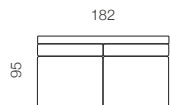

90CM ARMLESS CHAIR

80CM ARMLESS CHAIR

70CM ARMLESS CHAIR

96CM CHAIR 1 LEFT ARM

96CM CHAIR 1 RIGHT ARM

86CM CHAIR 1 LEFT ARM

86CM CHAIR 1 RIGHT ARM

76CM CHAIR 1 LEFT ARM

76CM CHAIR 1 RIGHT ARM

182CM SOFA NO ARMS, 2 BACKS / 2 SEATS

162CM SOFA NO ARMS, 2 BACKS / 2 SEATS

142CM SOFA NO ARMS, 2 BACKS / 2 SEATS

186CM SOFA 1 LEFT ARM, 2 BACKS / 2 SEATS

186CM SOFA 1 RIGHT ARM, 2 BACKS / 2 SEATS