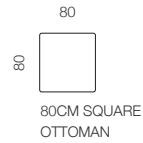

Sectional Configurations

CONFIGURATION A

96CM CHAIR 1 LEFT ARM + 80CM
ARMLESS
CHAIR + 92CM SQUARE CORNER +
182CM
SOFA NO ARMS, 2 BACKS / 2 SEATS +
92CM SQUARE CORNER + 1182CM SOFA
NO
ARMS, 2 BACKS / 2 SEATS

CONFIGURATION B

96CM CHAISE 1 LEFT ARM +
182CM SOFA NO ARMS, 2 BACKS /
2 SEATS + 96CM CHAISE 1 RIGHT
ARM

CONFIGURATION C

96CM CHAIR 1 LEFT ARM +
182CM SOFA NO ARMS, 2
BACKS /
2 SEATS + 92CM SQUARE
CORNER + 90CM ARMLESS
CHAIR
+ 90CM ARMLESS CHAIR +
96CM CHAIR 1 RIGHT ARM

Modular and sectional versions are available to custom order - please enquire with the store. Please allow for a +/- 1 to 2cm tolerance in key dimensions, to account for variations in padding and upholstery, and the hand-made nature of our sofas.