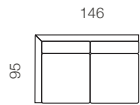

90CM ARMLESS CHAIR

80CM ARMLESS CHAIR

70CM ARMLESS CHAIR

96CM CHAIR 1 LEFT ARM

96CM CHAIR 1 RIGHT ARM

86CM CHAIR 1 LEFT ARM

86CM CHAIR 1 RIGHT ARM

76CM CHAIR 1 LEFT ARM

76CM CHAIR 1 RIGHT ARM

182CM SOFA NO ARMS, 2 BACKS / 2 SEATS

162CM SOFA NO ARMS, 2 BACKS / 2 SEATS

142CM SOFA NO ARMS, 2 BACKS / 2 SEATS

186CM SOFA 1 LEFT ARM, 2 BACKS / 2 SEATS

186CM SOFA 1 RIGHT ARM, 2 BACKS / 2 SEATS

166CM SOFA 1 LEFT ARM, 2 BACKS / 2 SEATS

166CM SOFA 1 RIGHT ARM, 2 BACKS / 2 SEATS

146CM SOFA 1 LEFT ARM, 2 BACKS / 2 SEATS

146CM SOFA 1 RIGHT ARM, 2 BACKS / 2 SEATS

Play Pen Modular

A sofa created in true modular format - allowing you to tailor its elements to meet your spatial needs.