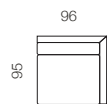

90CM ARMLESS CHAIR

80CM ARMLESS CHAIR

70CM ARMLESS CHAIR

96CM CHAIR 1 LEFT ARM

96CM CHAIR 1 RIGHT ARM

86CM CHAIR 1 LEFT ARM

86CM CHAIR 1 RIGHT ARM

76CM CHAIR 1 LEFT ARM

76CM CHAIR 1 RIGHT ARM

182CM SOFA NO ARMS, 2 BACKS / 2 SEATS

162CM SOFA NO ARMS, 2 BACKS / 2 SEATS

142CM SOFA NO ARMS, 2 BACKS / 2 SEATS

186CM SOFA 1 LEFT ARM, 2 BACKS / 2 SEATS

186CM SOFA 1 RIGHT ARM, 2 BACKS / 2 SEATS

SOFACRAFT[®]
by Berkowitz

Sectional Configurations

CONFIGURATION A

96CM CHAIR 1 LEFT ARM + 80CM
ARMLESS
CHAIR + 92CM SQUARE CORNER +
182CM
SOFA NO ARMS, 2 BACKS / 2 SEATS +
92CM SQUARE CORNER + 1182CM SOFA
NO
ARMS, 2 BACKS / 2 SEATS

CONFIGURATION B

96CM CHAISE 1 LEFT ARM +
182CM SOFA NO ARMS, 2 BACKS /
2 SEATS + 96CM CHAISE 1 RIGHT
ARM

CONFIGURATION C

96CM CHAIR 1 LEFT ARM +
182CM SOFA NO ARMS, 2
BACKS /
2 SEATS + 92CM SQUARE
CORNER + 90CM ARMLESS
CHAIR
+ 90CM ARMLESS CHAIR +
96CM CHAIR 1 RIGHT ARM