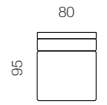

90CM ARMLESS CHAIR

80CM ARMLESS CHAIR

70CM ARMLESS CHAIR

96CM CHAIR 1 LEFT ARM

96CM CHAIR 1 RIGHT ARM

86CM CHAIR 1 LEFT ARM

86CM CHAIR 1 RIGHT ARM

76CM CHAIR 1 LEFT ARM

76CM CHAIR 1 RIGHT ARM

182CM SOFA NO ARMS, 2 BACKS / 2 SEATS

162CM SOFA NO ARMS, 2 BACKS / 2 SEATS

142CM SOFA NO ARMS, 2 BACKS / 2 SEATS

186CM SOFA 1 LEFT ARM, 2 BACKS / 2 SEATS

186CM SOFA 1 RIGHT ARM, 2 BACKS / 2 SEATS

SOFACRAFT[®]
by Berkowitz

Sectional Configurations

CONFIGURATION A

96CM CHAIR 1 LEFT ARM + 80CM
ARMLESS
CHAIR + 92CM SQUARE CORNER +
182CM
SOFA NO ARMS, 2 BACKS / 2 SEATS +
92CM SQUARE CORNER + 1182CM SOFA
NO
ARMS, 2 BACKS / 2 SEATS

CONFIGURATION B

96CM CHAISE 1 LEFT ARM +
182CM SOFA NO ARMS, 2 BACKS /
2 SEATS + 96CM CHAISE 1 RIGHT
ARM

CONFIGURATION C

96CM CHAIR 1 LEFT ARM +
182CM SOFA NO ARMS, 2
BACKS /
2 SEATS + 92CM SQUARE
CORNER + 90CM ARMLESS
CHAIR
+ 90CM ARMLESS CHAIR +
96CM CHAIR 1 RIGHT ARM