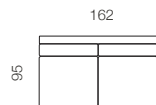

90CM ARMLESS CHAIR

80CM ARMLESS CHAIR

70CM ARMLESS CHAIR

96CM CHAIR 1 LEFT ARM

96CM CHAIR 1 RIGHT ARM

86CM CHAIR 1 LEFT ARM

86CM CHAIR 1 RIGHT ARM

76CM CHAIR 1 LEFT ARM

76CM CHAIR 1 RIGHT ARM

182CM SOFA NO ARMS, 2 BACKS / 2 SEATS

162CM SOFA NO ARMS, 2 BACKS / 2 SEATS

142CM SOFA NO ARMS, 2 BACKS / 2 SEATS

186CM SOFA 1 LEFT ARM, 2 BACKS / 2 SEATS

186CM SOFA 1 RIGHT ARM, 2 BACKS / 2 SEATS