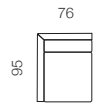

90CM ARMLESS CHAIR

80CM ARMLESS CHAIR

70CM ARMLESS CHAIR

96CM CHAIR 1 LEFT ARM

96CM CHAIR 1 RIGHT ARM

86CM CHAIR 1 LEFT ARM

86CM CHAIR 1 RIGHT ARM

76CM CHAIR 1 LEFT ARM

76CM CHAIR 1 RIGHT ARM

182CM SOFA NO ARMS, 2 BACKS / 2 SEATS

162CM SOFA NO ARMS, 2 BACKS / 2 SEATS

142CM SOFA NO ARMS, 2 BACKS / 2 SEATS

186CM SOFA 1 LEFT ARM, 2 BACKS / 2 SEATS

186CM SOFA 1 RIGHT ARM, 2 BACKS / 2 SEATS

SOFACRAFT[®]
by Berkowitz

Sectional Configurations

CONFIGURATION A

96CM CHAIR 1 LEFT ARM + 80CM
ARMLESS
CHAIR + 92CM SQUARE CORNER +
182CM
SOFA NO ARMS, 2 BACKS / 2 SEATS +
92CM SQUARE CORNER + 1182CM SOFA
NO
ARMS, 2 BACKS / 2 SEATS

CONFIGURATION B

96CM CHAISE 1 LEFT ARM +
182CM SOFA NO ARMS, 2 BACKS /
2 SEATS + 96CM CHAISE 1 RIGHT
ARM

CONFIGURATION C

96CM CHAIR 1 LEFT ARM +
182CM SOFA NO ARMS, 2
BACKS /
2 SEATS + 92CM SQUARE
CORNER + 90CM ARMLESS
CHAIR
+ 90CM ARMLESS CHAIR +
96CM CHAIR 1 RIGHT ARM