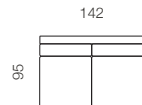

90CM ARMLESS CHAIR

80CM ARMLESS CHAIR

70CM ARMLESS CHAIR

96CM CHAIR 1 LEFT ARM

96CM CHAIR 1 RIGHT ARM

86CM CHAIR 1 LEFT ARM

86CM CHAIR 1 RIGHT ARM

76CM CHAIR 1 LEFT ARM

76CM CHAIR 1 RIGHT ARM

182CM SOFA NO ARMS, 2 BACKS / 2 SEATS

162CM SOFA NO ARMS, 2 BACKS / 2 SEATS

142CM SOFA NO ARMS, 2 BACKS / 2 SEATS

186CM SOFA 1 LEFT ARM, 2 BACKS / 2 SEATS

186CM SOFA 1 RIGHT ARM, 2 BACKS / 2 SEATS

SOFACRAFT[®]
by Berkowitz

Sectional Configurations

CONFIGURATION A

96CM CHAIR 1 LEFT ARM + 80CM
ARMLESS
CHAIR + 92CM SQUARE CORNER +
182CM
SOFA NO ARMS, 2 BACKS / 2 SEATS +
92CM SQUARE CORNER + 1182CM SOFA
NO
ARMS, 2 BACKS / 2 SEATS