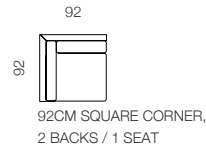

76CM CHAIR 1 RIGHT ARM

182CM SOFA NO ARMS, 2 BACKS / 2 SEATS

162CM SOFA NO ARMS, 2 BACKS / 2 SEATS

142CM SOFA NO ARMS, 2 BACKS / 2 SEATS

186CM SOFA 1 LEFT ARM, 2 BACKS / 2 SEATS

186CM SOFA 1 RIGHT ARM, 2 BACKS / 2 SEATS

166CM SOFA 1 LEFT ARM, 2 BACKS / 2 SEATS

166CM SOFA 1 RIGHT ARM, 2 BACKS / 2 SEATS

146CM SOFA 1 LEFT ARM, 2 BACKS / 2 SEATS

146CM SOFA 1 RIGHT ARM, 2 BACKS / 2 SEATS

Play Pen Modular

A sofa created in true modular format - allowing you to tailor its elements to meet your spatial needs.

Available in three seat width increments: 90cm, 80cm, and 70cm.

Can be configured in a straight-line sofa of infinite length, or in numerous corner layouts

- Made for SOFACRAFT by a second-generation family-run manufacturer in Melbourne
- Frame built with solid wood rails that are kiln-dried and corner-blocked
- Seat deck fitted with Italian made webbing
- Reversible seat cushions have a core of high-resilient Australian made foam, and pocketed wrap of duck feather and fiber
- Reversible backs cushions are pocket-filled with duck feather and fiber
- Matching feather blend scatter included for each arm
- Modules are anchored together with concealed steel hardware - and are easily de-linked when it's time to re-arrange

SOFACRAFT[®]
by Berkowitz

Sectional Configurations

CONFIGURATION A

96CM CHAIR 1 LEFT ARM + 80CM
ARMLESS
CHAIR + 92CM SQUARE CORNER +
182CM
SOFA NO ARMS, 2 BACKS / 2 SEATS +
92CM SQUARE CORNER + 1182CM SOFA
NO
ARMS, 2 BACKS / 2 SEATS