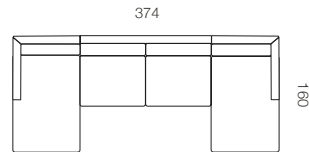

Available in three seat width increments: 90cm, 80cm, and 70cm.

Can be configured in a straight-line sofa of infinite length, or in numerous corner layouts

- Made for SOFACRAFT by a second-generation family-run manufacturer in Melbourne
- Frame built with solid wood rails that are kiln-dried and corner-blocked
- Seat deck fitted with Italian made webbing
- Reversible seat cushions have a core of high-resilient Australian made foam, and pocketed wrap of duck feather and fiber
- Reversible backs cushions are pocket-filled with duck feather and fiber
- Matching feather blend scatter included for each arm
- Modules are anchored together with concealed steel hardware - and are easily de-linked when it's time to re-arrange

SOFACRAFT[®]
by Berkowitz

Sectional Configurations

CONFIGURATION A

96CM CHAIR 1 LEFT ARM + 80CM
ARMLESS
CHAIR + 92CM SQUARE CORNER +
182CM
SOFA NO ARMS, 2 BACKS / 2 SEATS +
92CM SQUARE CORNER + 1182CM SOFA
NO
ARMS, 2 BACKS / 2 SEATS

CONFIGURATION B

96CM CHAISE 1 LEFT ARM +
182CM SOFA NO ARMS, 2 BACKS /
2 SEATS + 96CM CHAISE 1 RIGHT
ARM

CONFIGURATION C

96CM CHAIR 1 LEFT ARM +
182CM SOFA NO ARMS, 2
BACKS /
2 SEATS + 92CM SQUARE
CORNER + 90CM ARMLESS
CHAIR
+ 90CM ARMLESS CHAIR +
96CM CHAIR 1 RIGHT ARM