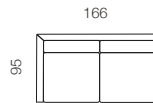

90CM ARMLESS CHAIR

80CM ARMLESS CHAIR

70CM ARMLESS CHAIR

96CM CHAIR 1 LEFT ARM

96CM CHAIR 1 RIGHT ARM

86CM CHAIR 1 LEFT ARM

86CM CHAIR 1 RIGHT ARM

76CM CHAIR 1 LEFT ARM

76CM CHAIR 1 RIGHT ARM

182CM SOFA NO ARMS, 2 BACKS / 2 SEATS

162CM SOFA NO ARMS, 2 BACKS / 2 SEATS

142CM SOFA NO ARMS, 2 BACKS / 2 SEATS

186CM SOFA 1 LEFT ARM, 2 BACKS / 2 SEATS

186CM SOFA 1 RIGHT ARM, 2 BACKS / 2 SEATS

166CM SOFA 1 LEFT ARM, 2 BACKS / 2 SEATS

166CM SOFA 1 RIGHT ARM, 2 BACKS / 2 SEATS

146CM SOFA 1 LEFT ARM, 2 BACKS / 2 SEATS

146CM SOFA 1 RIGHT ARM, 2 BACKS / 2 SEATS

Play Pen Modular

A sofa created in true modular format - allowing you to tailor its elements to meet your spatial needs.