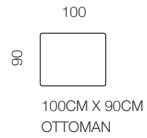

Sectional Configurations

CONFIGURATION A

96CM CHAIR 1 LEFT ARM + 80CM
ARMLESS
CHAIR + 92CM SQUARE CORNER +
182CM
SOFA NO ARMS, 2 BACKS / 2 SEATS +
92CM SQUARE CORNER + 1182CM SOFA
NO
ARMS, 2 BACKS / 2 SEATS

CONFIGURATION B

96CM CHAISE 1 LEFT ARM +
182CM SOFA NO ARMS, 2 BACKS /
2 SEATS + 96CM CHAISE 1 RIGHT
ARM

CONFIGURATION C

96CM CHAIR 1 LEFT ARM +
182CM SOFA NO ARMS, 2
BACKS /
2 SEATS + 92CM SQUARE
CORNER + 90CM ARMLESS
CHAIR
+ 90CM ARMLESS CHAIR +
96CM CHAIR 1 RIGHT ARM

Modular and sectional versions are available to custom order - please enquire with the store. Please allow for a +/- 1 to 2cm tolerance in key dimensions, to account for variations in padding and upholstery, and the hand-made nature of our sofas.