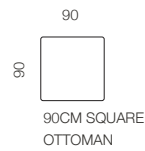

Sectional Configurations

CONFIGURATION A

96CM CHAIR 1 LEFT ARM + 80CM
ARMLESS
CHAIR + 92CM SQUARE CORNER +
182CM
SOFA NO ARMS, 2 BACKS / 2 SEATS +
92CM SQUARE CORNER + 1182CM SOFA
NO
ARMS, 2 BACKS / 2 SEATS

CONFIGURATION B

96CM CHAISE 1 LEFT ARM +
182CM SOFA NO ARMS, 2 BACKS /
2 SEATS + 96CM CHAISE 1 RIGHT
ARM

CONFIGURATION C

96CM CHAIR 1 LEFT ARM +
182CM SOFA NO ARMS, 2
BACKS /
2 SEATS + 92CM SQUARE
CORNER + 90CM ARMLESS
CHAIR
+ 90CM ARMLESS CHAIR +
96CM CHAIR 1 RIGHT ARM

Modular and sectional versions are available to custom order - please enquire with the store. Please allow for a +/- 1 to 2cm tolerance in key dimensions, to account for variations in padding and upholstery, and the hand-made nature of our sofas.