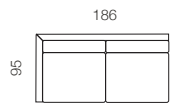

90CM ARMLESS CHAIR

80CM ARMLESS CHAIR

70CM ARMLESS CHAIR

96CM CHAIR 1 LEFT ARM

96CM CHAIR 1 RIGHT ARM

86CM CHAIR 1 LEFT ARM

86CM CHAIR 1 RIGHT ARM

76CM CHAIR 1 LEFT ARM

76CM CHAIR 1 RIGHT ARM

182CM SOFA NO ARMS, 2 BACKS / 2 SEATS

162CM SOFA NO ARMS, 2 BACKS / 2 SEATS

142CM SOFA NO ARMS, 2 BACKS / 2 SEATS

186CM SOFA 1 LEFT ARM, 2 BACKS / 2 SEATS

186CM SOFA 1 RIGHT ARM, 2 BACKS / 2 SEATS

166CM SOFA 1 LEFT ARM, 2 BACKS / 2 SEATS

166CM SOFA 1 RIGHT ARM, 2 BACKS / 2 SEATS

146CM SOFA 1 LEFT ARM, 2 BACKS / 2 SEATS

146CM SOFA 1 RIGHT ARM, 2 BACKS / 2 SEATS

Play Pen Modular

A sofa created in true modular format - allowing you to tailor its elements to meet your spatial needs.