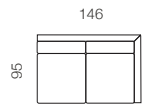

90CM ARMLESS CHAIR

80CM ARMLESS CHAIR

70CM ARMLESS CHAIR

96CM CHAIR 1 LEFT ARM

96CM CHAIR 1 RIGHT ARM

86CM CHAIR 1 LEFT ARM

86CM CHAIR 1 RIGHT ARM

76CM CHAIR 1 LEFT ARM

76CM CHAIR 1 RIGHT ARM

182CM SOFA NO ARMS, 2 BACKS / 2 SEATS

162CM SOFA NO ARMS, 2 BACKS / 2 SEATS

142CM SOFA NO ARMS, 2 BACKS / 2 SEATS

186CM SOFA 1 LEFT ARM, 2 BACKS / 2 SEATS

186CM SOFA 1 RIGHT ARM, 2 BACKS / 2 SEATS

166CM SOFA 1 LEFT ARM, 2 BACKS / 2 SEATS

166CM SOFA 1 RIGHT ARM, 2 BACKS / 2 SEATS

146CM SOFA 1 LEFT ARM, 2 BACKS / 2 SEATS

146CM SOFA 1 RIGHT ARM, 2 BACKS / 2 SEATS

Play Pen Modular

A sofa created in true modular format - allowing you to tailor its elements to meet your spatial needs.

SOFACRAFT[®]
by Berkowitz

Sectional Configurations

CONFIGURATION A

96CM CHAIR 1 LEFT ARM + 80CM
ARMLESS
CHAIR + 92CM SQUARE CORNER +
182CM
SOFA NO ARMS, 2 BACKS / 2 SEATS +
92CM SQUARE CORNER + 1182CM SOFA
NO
ARMS, 2 BACKS / 2 SEATS