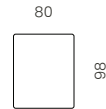

**5 SEATER**

294CM SOFA,  
2 SEATS / 2 BACKS

**4.5 SEATER**

274CM SOFA,  
2 SEATS / 2 BACKS

**4 SEATER**

254CM SOFA,  
2 SEATS / 2 BACKS

**3.5 SEATER**

244CM SOFA,  
2 SEATS / 2 BACKS

**3 SEATER**

234CM SOFA,  
2 SEATS / 2 BACKS

**2.5 SEATER**

214CM SOFA,  
2 SEATS / 2 BACKS

**2 SEATER**

194CM SOFA,  
2 SEATS / 2 BACKS

**ARMCHAIR**

124CM ARMCHAIR

**OTTOMAN**

OTTOMAN

**5 SEATER 1 LEFT ARM**

268CM SOFA 1 LEFT ARM,  
2 SEATS / 2 BACKS

**5 SEATER 1 RIGHT ARM**

268CM SOFA 1 RIGHT ARM,  
2 SEATS / 2 BACKS

**4.5 SEATER 1 LEFT ARM**

248CM SOFA 1 LEFT ARM,  
2 SEATS / 2 BACKS