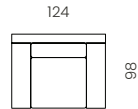

**5 SEATER**

294CM SOFA,  
2 SEATS / 2 BACKS

**4.5 SEATER**

274CM SOFA,  
2 SEATS / 2 BACKS

**4 SEATER**

254CM SOFA,  
2 SEATS / 2 BACKS

**3.5 SEATER**

244CM SOFA,  
2 SEATS / 2 BACKS

**3 SEATER**

234CM SOFA,  
2 SEATS / 2 BACKS

**2.5 SEATER**

214CM SOFA,  
2 SEATS / 2 BACKS

**2 SEATER**

194CM SOFA,  
2 SEATS / 2 BACKS

**ARMCHAIR**

124CM ARMCHAIR

**OTTOMAN**

OTTOMAN

**5 SEATER 1 LEFT ARM**

268CM SOFA 1 LEFT ARM,  
2 SEATS / 2 BACKS

**5 SEATER 1 RIGHT ARM**

268CM SOFA 1 RIGHT ARM,  
2 SEATS / 2 BACKS

**4.5 SEATER 1 LEFT ARM**

248CM SOFA 1 LEFT ARM,  
2 SEATS / 2 BACKS

98

98CM SQUARE CORNER

**CHAISE 1 LEFT ARM**

114

114CM CHAISE  
1 LEFT ARM

**CHAISE 1 RIGHT ARM**

114

114CM CHAISE  
1 RIGHT ARM