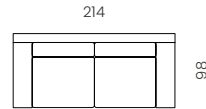

**5 SEATER**

294CM SOFA,  
2 SEATS / 2 BACKS

**4.5 SEATER**

274CM SOFA,  
2 SEATS / 2 BACKS

**4 SEATER**

254CM SOFA,  
2 SEATS / 2 BACKS

**3.5 SEATER**

244CM SOFA,  
2 SEATS / 2 BACKS

**3 SEATER**

234CM SOFA,  
2 SEATS / 2 BACKS

**2.5 SEATER**

214CM SOFA,  
2 SEATS / 2 BACKS

**2 SEATER**

194CM SOFA,  
2 SEATS / 2 BACKS

**ARMCHAIR**

124CM ARMCHAIR