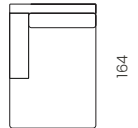

168CM SOFA 1 RIGHT ARM,  
2 SEATS / 2 BACKS

**ARMCHAIR 1 LEFT ARM**

124

124CM CHAIR 1 LEFT ARM,  
1 SEAT / 1 BACK

**ARMCHAIR 1 RIGHT ARM**

124

124CM CHAIR 1 LEFT ARM,  
1 SEAT / 1 BACK

**SQUARE CORNER**

98

98CM SQUARE CORNER

**CHAISE 1 LEFT ARM**

114

114CM CHAISE  
1 LEFT ARM

**CHAISE 1 RIGHT ARM**

114

114CM CHAISE  
1 RIGHT ARM