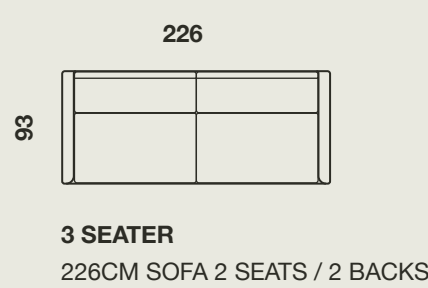

5 SEATER
275CM SOFA 3 SEATS / 3 BACKS

4 SEATER
245CM SOFA 3 SEATS / 3 BACKS

3 SEATER
226CM SOFA 2 SEATS / 2 BACKS

2.5 SEATER
210CM SOFA 2 SEATS / 2 BACKS

2 SEATER
180CM SOFA 2 SEATS / 2 BACKS

ARMCHAIR
103CM ARMCHAIR

SQUARE CORNER
93CM SQUARE CORNER

CHAISE
95CM CHAISE, 1 LEFT ARM

CHAISE
95CM CHAISE, 1 LEFT ARM

CONFIGURATIONS

CONFIGURATION A
2.5 SEATER SOFA + LHF CHAISE