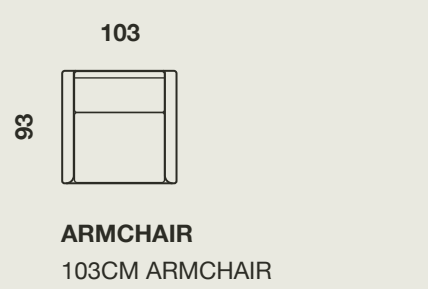

5 SEATER
275CM SOFA 3 SEATS / 3 BACKS

4 SEATER
245CM SOFA 3 SEATS / 3 BACKS

3 SEATER
226CM SOFA 2 SEATS / 2 BACKS

2.5 SEATER
210CM SOFA 2 SEATS / 2 BACKS

2 SEATER
180CM SOFA 2 SEATS / 2 BACKS

ARMCHAIR
103CM ARMCHAIR

SQUARE CORNER
93CM SQUARE CORNER

CHAISE
95CM CHAISE, 1 LEFT ARM

CHAISE
95CM CHAISE, 1 LEFT ARM

CONFIGURATIONS

CONFIGURATION A
2.5 SEATER SOFA + LHF CHAISE