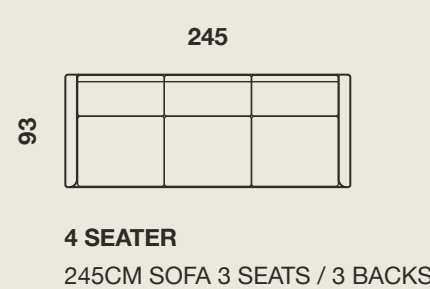

5 SEATER
275CM SOFA 3 SEATS / 3 BACKS

4 SEATER
245CM SOFA 3 SEATS / 3 BACKS

3 SEATER
226CM SOFA 2 SEATS / 2 BACKS

2.5 SEATER
210CM SOFA 2 SEATS / 2 BACKS

2 SEATER
180CM SOFA 2 SEATS / 2 BACKS

ARMCHAIR
103CM ARMCHAIR

SQUARE CORNER
93CM SQUARE CORNER

CHAISE
95CM CHAISE, 1 LEFT ARM

CHAISE
95CM CHAISE, 1 LEFT ARM

CONFIGURATIONS

CONFIGURATION A
2.5 SEATER SOFA + LHF CHAISE