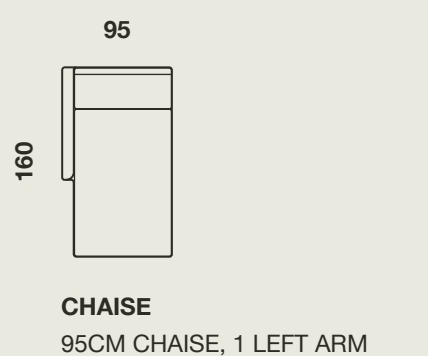

5 SEATER
275CM SOFA 3 SEATS / 3 BACKS

4 SEATER
245CM SOFA 3 SEATS / 3 BACKS

3 SEATER
226CM SOFA 2 SEATS / 2 BACKS

2.5 SEATER
210CM SOFA 2 SEATS / 2 BACKS

2 SEATER
180CM SOFA 2 SEATS / 2 BACKS

ARMCHAIR
103CM ARMCHAIR

SQUARE CORNER
93CM SQUARE CORNER

CHAISE
95CM CHAISE, 1 LEFT ARM

CHAISE
95CM CHAISE, 1 LEFT ARM

CONFIGURATIONS

CONFIGURATION A
2.5 SEATER SOFA + LHF CHAISE