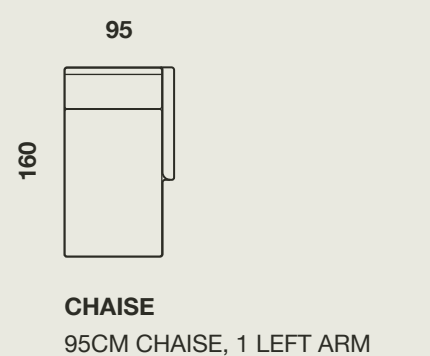

5 SEATER
275CM SOFA 3 SEATS / 3 BACKS

4 SEATER
245CM SOFA 3 SEATS / 3 BACKS

3 SEATER
226CM SOFA 2 SEATS / 2 BACKS

2.5 SEATER
210CM SOFA 2 SEATS / 2 BACKS

2 SEATER
180CM SOFA 2 SEATS / 2 BACKS

ARMCHAIR
103CM ARMCHAIR

SQUARE CORNER
93CM SQUARE CORNER

CHAISE
95CM CHAISE, 1 LEFT ARM

CHAISE
95CM CHAISE, 1 LEFT ARM

CONFIGURATIONS

CONFIGURATION A
2.5 SEATER SOFA + LHF CHAISE