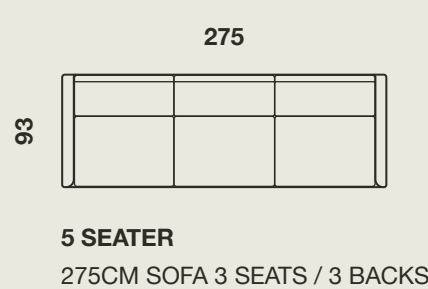

5 SEATER
275CM SOFA 3 SEATS / 3 BACKS

4 SEATER
245CM SOFA 3 SEATS / 3 BACKS

3 SEATER
226CM SOFA 2 SEATS / 2 BACKS

2.5 SEATER
210CM SOFA 2 SEATS / 2 BACKS

2 SEATER
180CM SOFA 2 SEATS / 2 BACKS

ARMCHAIR
103CM ARMCHAIR

SQUARE CORNER
93CM SQUARE CORNER

CHAISE
95CM CHAISE, 1 LEFT ARM

CHAISE
95CM CHAISE, 1 LEFT ARM

CONFIGURATIONS

CONFIGURATION A
2.5 SEATER SOFA + LHF CHAISE