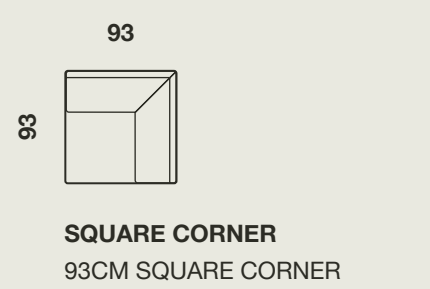

5 SEATER
275CM SOFA 3 SEATS / 3 BACKS

4 SEATER
245CM SOFA 3 SEATS / 3 BACKS

3 SEATER
226CM SOFA 2 SEATS / 2 BACKS

2.5 SEATER
210CM SOFA 2 SEATS / 2 BACKS

2 SEATER
180CM SOFA 2 SEATS / 2 BACKS

ARMCHAIR
103CM ARMCHAIR

SQUARE CORNER
93CM SQUARE CORNER

CHAISE
95CM CHAISE, 1 LEFT ARM

CHAISE
95CM CHAISE, 1 LEFT ARM

CONFIGURATIONS

CONFIGURATION A
2.5 SEATER SOFA + LHF CHAISE