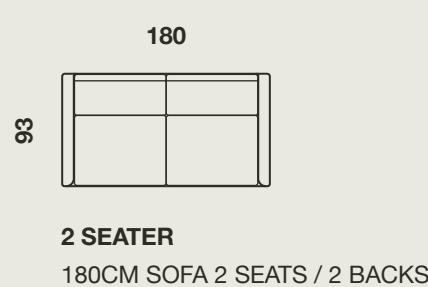

5 SEATER
275CM SOFA 3 SEATS / 3 BACKS

4 SEATER
245CM SOFA 3 SEATS / 3 BACKS

3 SEATER
226CM SOFA 2 SEATS / 2 BACKS

2.5 SEATER
210CM SOFA 2 SEATS / 2 BACKS

2 SEATER
180CM SOFA 2 SEATS / 2 BACKS

ARMCHAIR
103CM ARMCHAIR

SQUARE CORNER
93CM SQUARE CORNER

CHAISE
95CM CHAISE, 1 LEFT ARM

CHAISE
95CM CHAISE, 1 LEFT ARM

CONFIGURATIONS

CONFIGURATION A
2.5 SEATER SOFA + LHF CHAISE