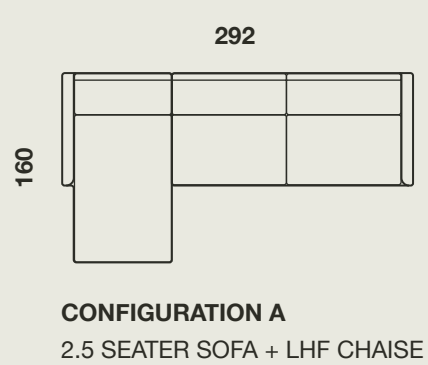

SQUARE CORNER
93CM SQUARE CORNER

CHAISE
95CM CHAISE, 1 LEFT ARM

CHAISE
95CM CHAISE, 1 LEFT ARM

CONFIGURATIONS

CONFIGURATION A
2.5 SEATER SOFA + LHF CHAISE