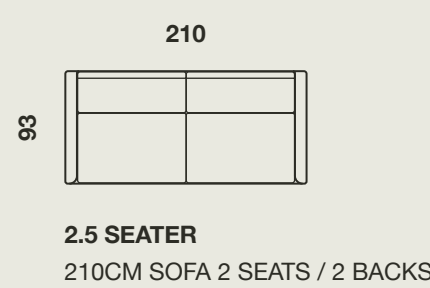

5 SEATER
275CM SOFA 3 SEATS / 3 BACKS

4 SEATER
245CM SOFA 3 SEATS / 3 BACKS

3 SEATER
226CM SOFA 2 SEATS / 2 BACKS

2.5 SEATER
210CM SOFA 2 SEATS / 2 BACKS

2 SEATER
180CM SOFA 2 SEATS / 2 BACKS

ARMCHAIR
103CM ARMCHAIR

SQUARE CORNER
93CM SQUARE CORNER

CHAISE
95CM CHAISE, 1 LEFT ARM

CHAISE
95CM CHAISE, 1 LEFT ARM

CONFIGURATIONS

CONFIGURATION A
2.5 SEATER SOFA + LHF CHAISE