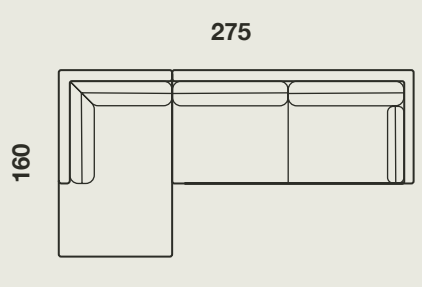

5 SEATER
254CM SOFA 3 SEATS / 3 BACKS

4 SEATER
234CM SOFA 3 SEATS / 3 BACKS

3 SEATER
214CM SOFA 3 SEATS / 3 BACKS

2.5 SEATER
194CM SOFA 2 SEATS / 2 BACKS

2 SEATER
174CM SOFA 2 SEATS / 2 BACKS

ARMCHAIR
79CM ARMCHAIR

CORNER
93CM SQUARE CORNER

CHAISE
90CM CHAISE, 1 LEFT ARM

CHAISE
90CM CHAISE, 1 RIGHT ARM

CONFIGURATIONS

CONFIGURATION A
2.5 SEATER SOFA + CHAISE