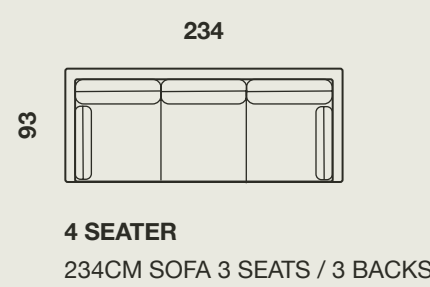

5 SEATER
254CM SOFA 3 SEATS / 3 BACKS

4 SEATER
234CM SOFA 3 SEATS / 3 BACKS

3 SEATER
214CM SOFA 3 SEATS / 3 BACKS

2.5 SEATER
194CM SOFA 2 SEATS / 2 BACKS

2 SEATER
174CM SOFA 2 SEATS / 2 BACKS

ARMCHAIR
79CM ARMCHAIR

CORNER
93CM SQUARE CORNER

CHAISE
90CM CHAISE, 1 LEFT ARM

CHAISE
90CM CHAISE, 1 RIGHT ARM

CONFIGURATIONS

CONFIGURATION A
2.5 SEATER SOFA + CHAISE