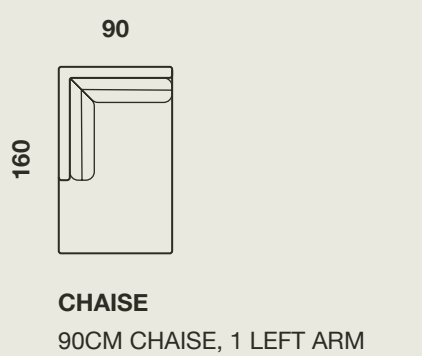

5 SEATER
254CM SOFA 3 SEATS / 3 BACKS

4 SEATER
234CM SOFA 3 SEATS / 3 BACKS

3 SEATER
214CM SOFA 3 SEATS / 3 BACKS

2.5 SEATER
194CM SOFA 2 SEATS / 2 BACKS

2 SEATER
174CM SOFA 2 SEATS / 2 BACKS

ARMCHAIR
79CM ARMCHAIR

CORNER
93CM SQUARE CORNER

CHAISE
90CM CHAISE, 1 LEFT ARM

CHAISE
90CM CHAISE, 1 RIGHT ARM

CONFIGURATIONS

CONFIGURATION A
2.5 SEATER SOFA + CHAISE