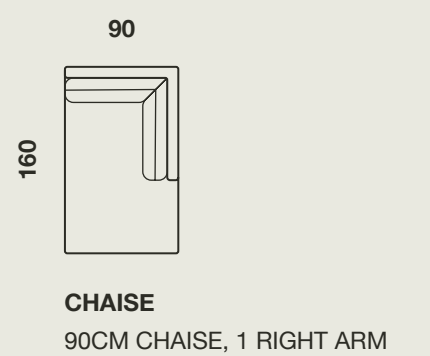

5 SEATER
254CM SOFA 3 SEATS / 3 BACKS

4 SEATER
234CM SOFA 3 SEATS / 3 BACKS

3 SEATER
214CM SOFA 3 SEATS / 3 BACKS

2.5 SEATER
194CM SOFA 2 SEATS / 2 BACKS

2 SEATER
174CM SOFA 2 SEATS / 2 BACKS

ARMCHAIR
79CM ARMCHAIR

CORNER
93CM SQUARE CORNER

CHAISE
90CM CHAISE, 1 LEFT ARM

CHAISE
90CM CHAISE, 1 RIGHT ARM

CONFIGURATIONS

CONFIGURATION A
2.5 SEATER SOFA + CHAISE