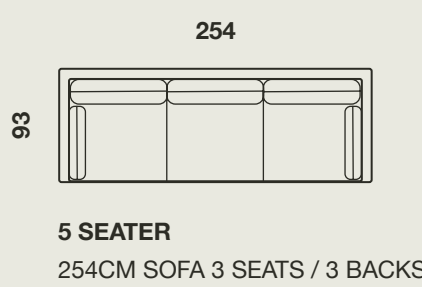

5 SEATER
254CM SOFA 3 SEATS / 3 BACKS

4 SEATER
234CM SOFA 3 SEATS / 3 BACKS

3 SEATER
214CM SOFA 3 SEATS / 3 BACKS

2.5 SEATER
194CM SOFA 2 SEATS / 2 BACKS

2 SEATER
174CM SOFA 2 SEATS / 2 BACKS

ARMCHAIR
79CM ARMCHAIR

CORNER
93CM SQUARE CORNER

CHAISE
90CM CHAISE, 1 LEFT ARM

CHAISE
90CM CHAISE, 1 RIGHT ARM

CONFIGURATIONS

CONFIGURATION A
2.5 SEATER SOFA + CHAISE