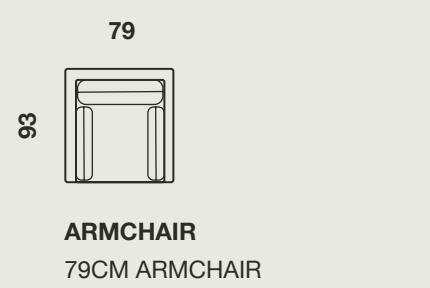

5 SEATER
254CM SOFA 3 SEATS / 3 BACKS

4 SEATER
234CM SOFA 3 SEATS / 3 BACKS

3 SEATER
214CM SOFA 3 SEATS / 3 BACKS

2.5 SEATER
194CM SOFA 2 SEATS / 2 BACKS

2 SEATER
174CM SOFA 2 SEATS / 2 BACKS

ARMCHAIR
79CM ARMCHAIR

CORNER
93CM SQUARE CORNER

CHAISE
90CM CHAISE, 1 LEFT ARM

CHAISE
90CM CHAISE, 1 RIGHT ARM

CONFIGURATIONS

CONFIGURATION A
2.5 SEATER SOFA + CHAISE