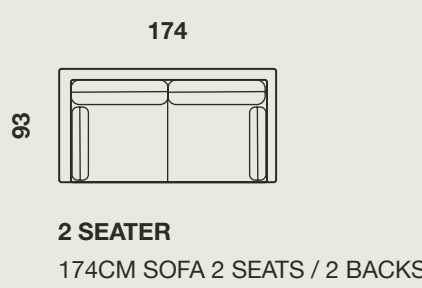

5 SEATER
254CM SOFA 3 SEATS / 3 BACKS

4 SEATER
234CM SOFA 3 SEATS / 3 BACKS

3 SEATER
214CM SOFA 3 SEATS / 3 BACKS

2.5 SEATER
194CM SOFA 2 SEATS / 2 BACKS

2 SEATER
174CM SOFA 2 SEATS / 2 BACKS

ARMCHAIR
79CM ARMCHAIR

CORNER
93CM SQUARE CORNER

CHAISE
90CM CHAISE, 1 LEFT ARM

CHAISE
90CM CHAISE, 1 RIGHT ARM

CONFIGURATIONS

CONFIGURATION A
2.5 SEATER SOFA + CHAISE