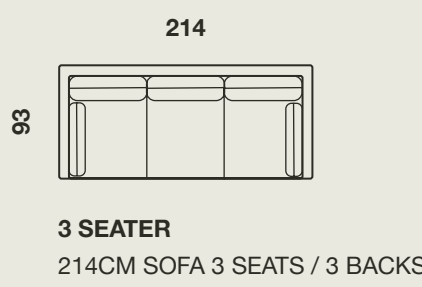

5 SEATER
254CM SOFA 3 SEATS / 3 BACKS

4 SEATER
234CM SOFA 3 SEATS / 3 BACKS

3 SEATER
214CM SOFA 3 SEATS / 3 BACKS

2.5 SEATER
194CM SOFA 2 SEATS / 2 BACKS

2 SEATER
174CM SOFA 2 SEATS / 2 BACKS

ARMCHAIR
79CM ARMCHAIR

CORNER
93CM SQUARE CORNER

CHAISE
90CM CHAISE, 1 LEFT ARM

CHAISE
90CM CHAISE, 1 RIGHT ARM

CONFIGURATIONS

CONFIGURATION A
2.5 SEATER SOFA + CHAISE