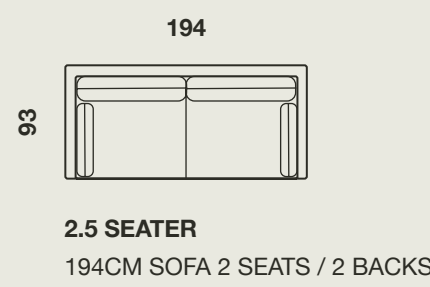

5 SEATER
254CM SOFA 3 SEATS / 3 BACKS

4 SEATER
234CM SOFA 3 SEATS / 3 BACKS

3 SEATER
214CM SOFA 3 SEATS / 3 BACKS

2.5 SEATER
194CM SOFA 2 SEATS / 2 BACKS

2 SEATER
174CM SOFA 2 SEATS / 2 BACKS

ARMCHAIR
79CM ARMCHAIR

CORNER
93CM SQUARE CORNER

CHAISE
90CM CHAISE, 1 LEFT ARM

CHAISE
90CM CHAISE, 1 RIGHT ARM

CONFIGURATIONS

CONFIGURATION A
2.5 SEATER SOFA + CHAISE