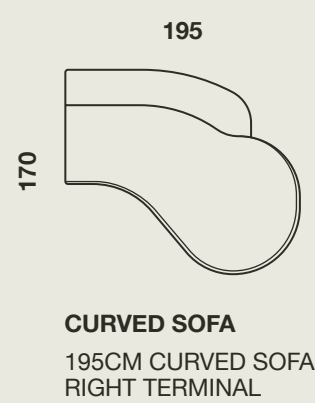

## MADE IN MELBOURNE

Made for SOFACRAFT in Melbourne by craftspeople with a rich family history of crafting fine furniture.

The Hilton sofa is a modular system heavily influenced by the postmodern curves found in furniture from the late 70s and early 80s. A particularly elegant style that can be customised from compact to grande, the Hilton is sure to be the talking point of any interior space it is placed in.