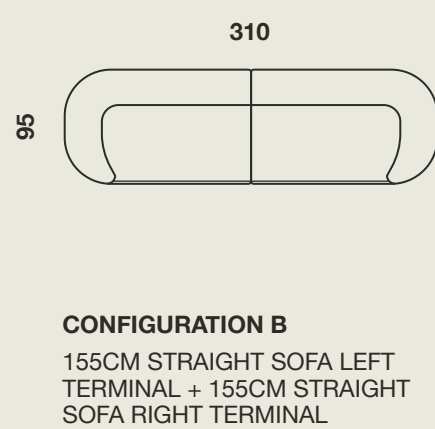

## CONFIGURATIONS

- Seat deck fitted with Aussie Dunlop suspension base
- Featuring high resilience foam seat cushions and backrests, softened with dacron wrap
- Numerous modular configurations available
- Customisable coverings
- Steel alligator clips provided