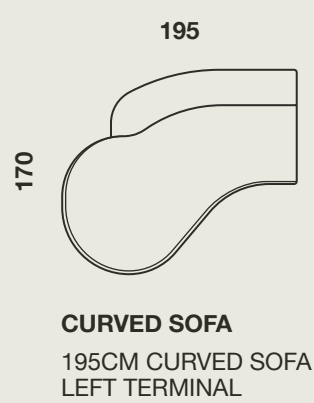

## MADE IN MELBOURNE

Made for SOFACRAFT in Melbourne by craftspeople with a rich family history of crafting fine furniture.

The Hilton sofa is a modular system heavily influenced by the postmodern curves found in furniture from the late 70s and early 80s. A particularly elegant style that can be customised from compact to grande, the Hilton is sure to be the talking point of any interior space it is placed in.