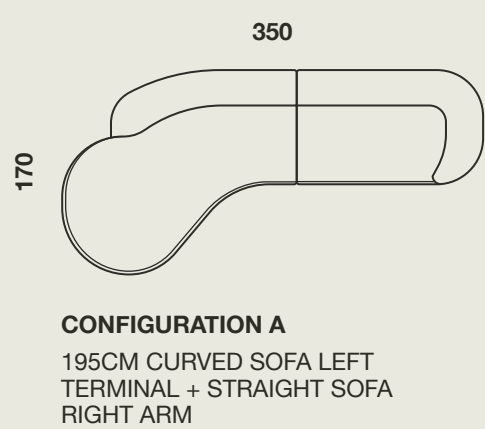

## CONFIGURATIONS

- Seat deck fitted with Aussie Dunlop suspension base
- Featuring high resilience foam seat cushions and backrests, softened with dacron wrap
- Numerous modular configurations available
- Customisable coverings
- Steel alligator clips provided