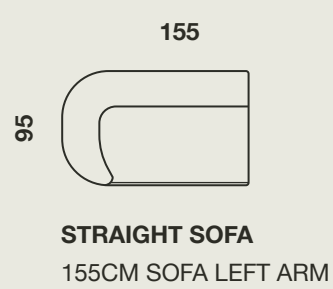

## MADE IN MELBOURNE

Made for SOFACRAFT in Melbourne by craftspeople with a rich family history of crafting fine furniture.

The Hilton sofa is a modular system heavily influenced by the postmodern curves found in furniture from the late 70s and early 80s. A particularly elegant style that can be customised from compact to grande, the Hilton is sure to be the talking point of any interior space it is placed in.